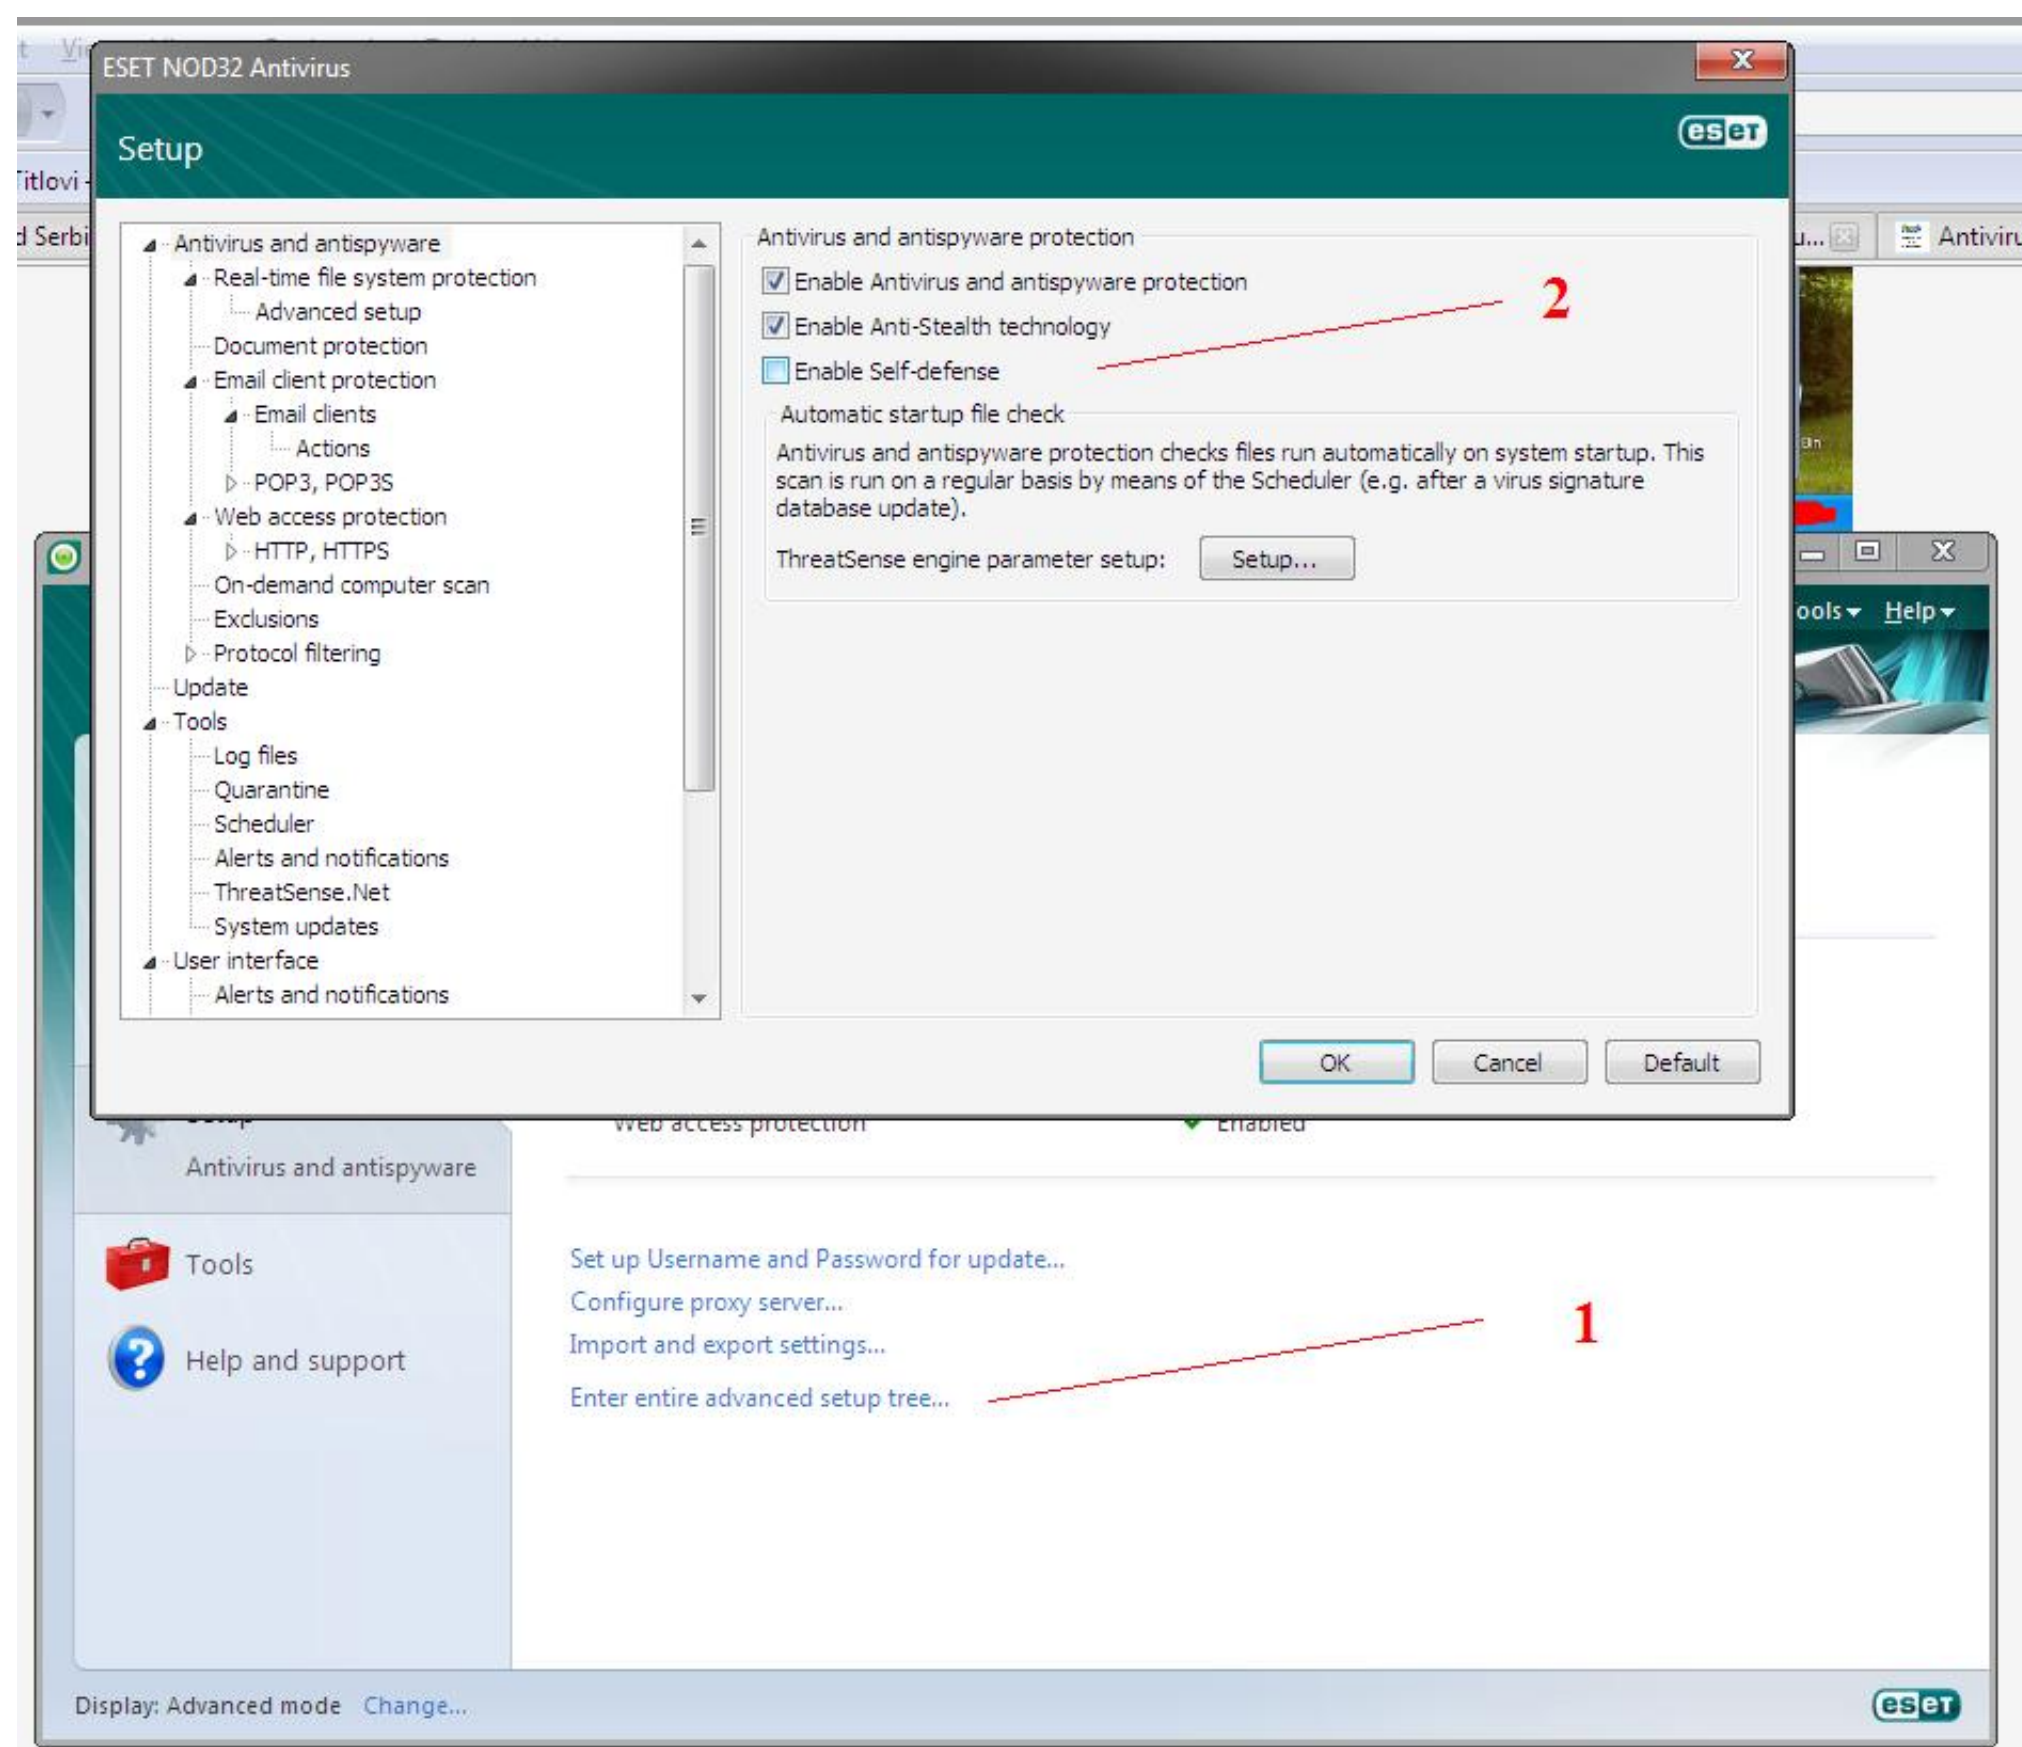

Download from  
**Dreamstime.com**  
This watermarked comp image is for previewing purposes only.

ID 2468711  
Milan Surkala | Dreamstime.com

[ESET4 Box4EVER 430A](#)

[ESET4 Box4EVER 430A](#)

Download from  
**Dreamstime.com**  
This watermarked comp image is for previewing purposes only.